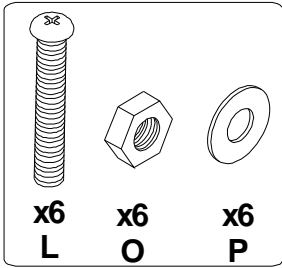

Frank Olsen

BRACKET

Clean only with a non abrasive cloth or glass cleaner.

Structure Diagram

Hardware List

L(6PCS)	M(4PCS)	N(2PCS)	O(10PCS)	P(10PCS)	Q(2PCS)
 <p>M8X50mm</p>	 <p>M8X30mm</p>	 <p>M6X30mm</p>	 <p>M8</p>	 <p>M8</p>	 <p>M6</p>
<p>R(1PC)</p> 					

(1)

(2)

(3)

(4)