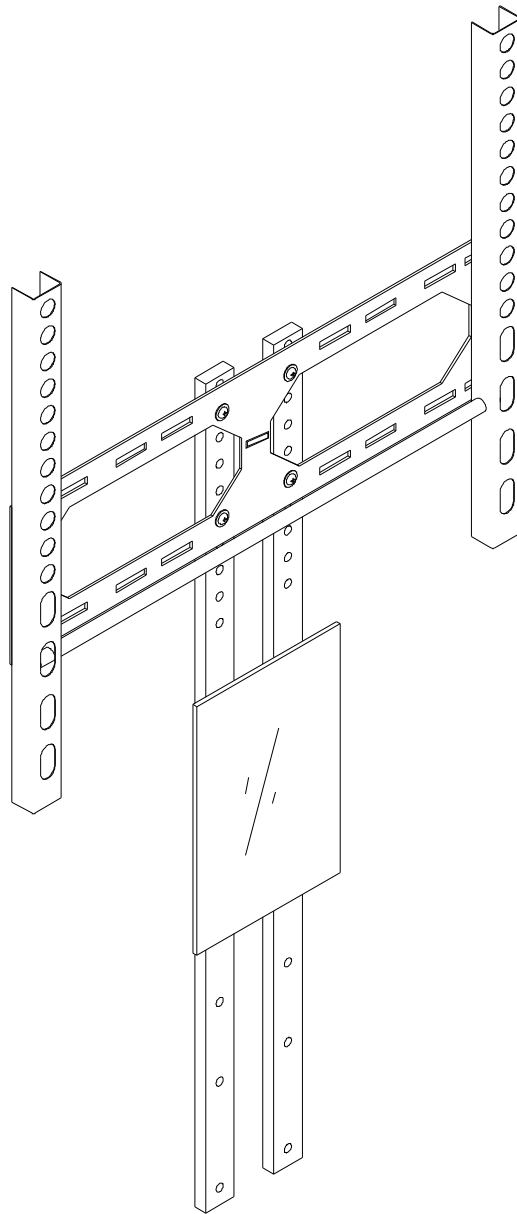

Frank Olsen

BRACKET

Clean only with a non abrasive cloth or glass cleaner.

Structure Diagram

Hardware List

L(6PCS)	M(4PCS)	N(2PCS)	O(10PCS)	P(10PCS)	Q(2PCS)
 <p>M8X50mm</p>	 <p>M8X30mm</p>	 <p>M6X30mm</p>	 <p>M8</p>	 <p>M8</p>	 <p>M6</p>
<p>R(1PC)</p> 					

(1)

(2)

(3)

(4)