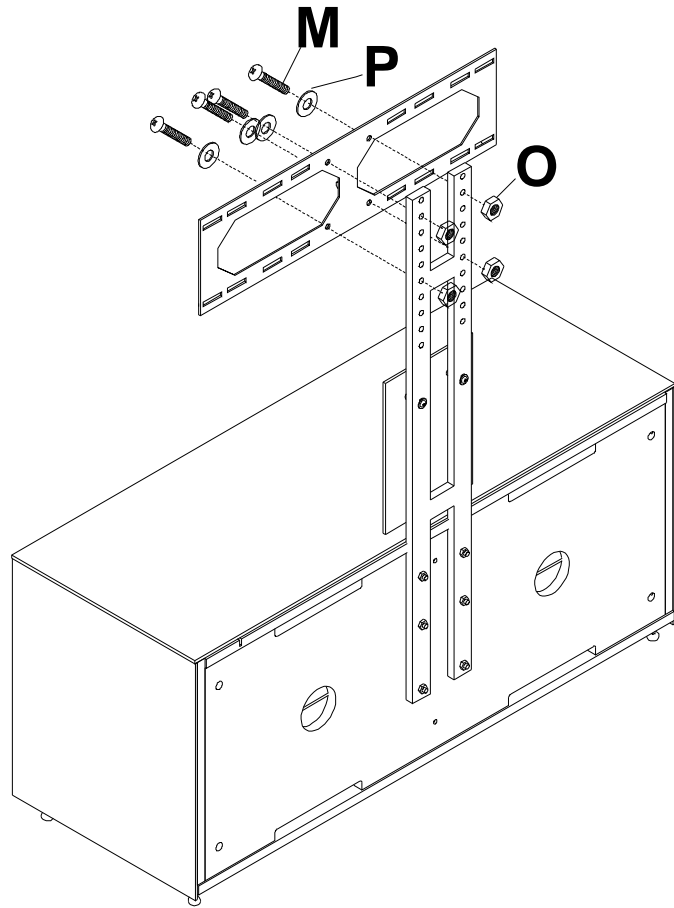

Frank Olsen

BRACKET

Clean only with a non abrasive cloth or glass cleaner.

Structure Diagram

Hardware List

L(6PCS)	M(4PCS)	N(2PCS)	O(10PCS)	P(10PCS)	Q(2PCS)
 <p>M8X50mm</p>	 <p>M8X30mm</p>	 <p>M6X30mm</p>	 <p>M8</p>	 <p>M8</p>	 <p>M6</p>
<p>R(1PC)</p> 					

(1)

(2)

(3)

(4)