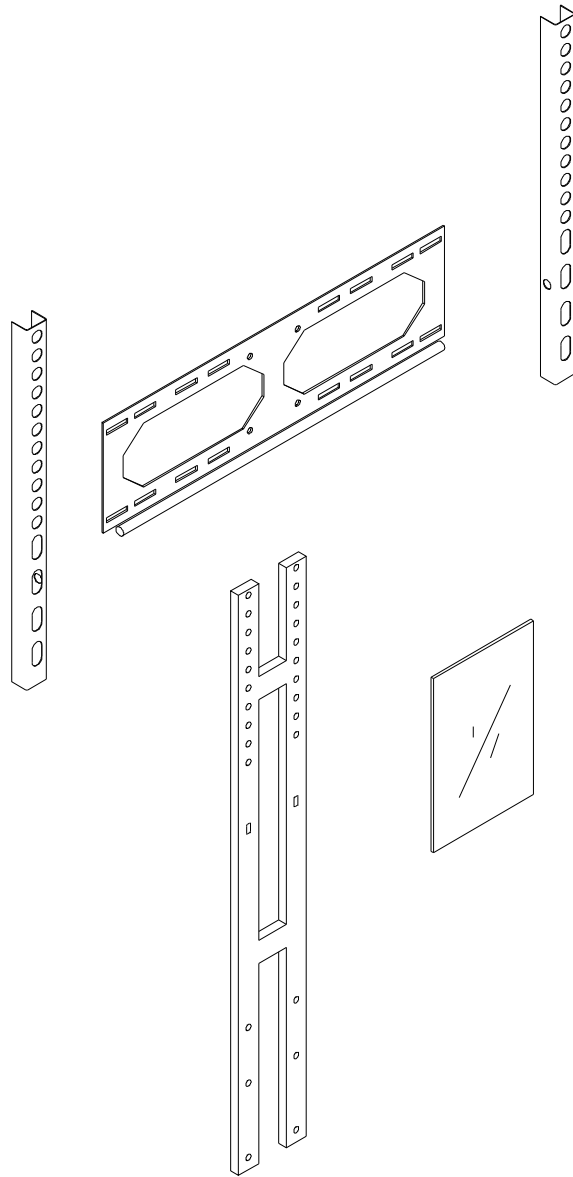

Frank Olsen

BRACKET

Clean only with a non abrasive cloth or glass cleaner.

Structure Diagram

Hardware List

L(6PCS)	M(4PCS)	N(2PCS)	O(10PCS)	P(10PCS)	Q(2PCS)
 <p>M8X50mm</p>	 <p>M8X30mm</p>	 <p>M6X30mm</p>	 <p>M8</p>	 <p>M8</p>	 <p>M6</p>
<p>R(1PC)</p> 					

(1)

(2)

(3)

(4)